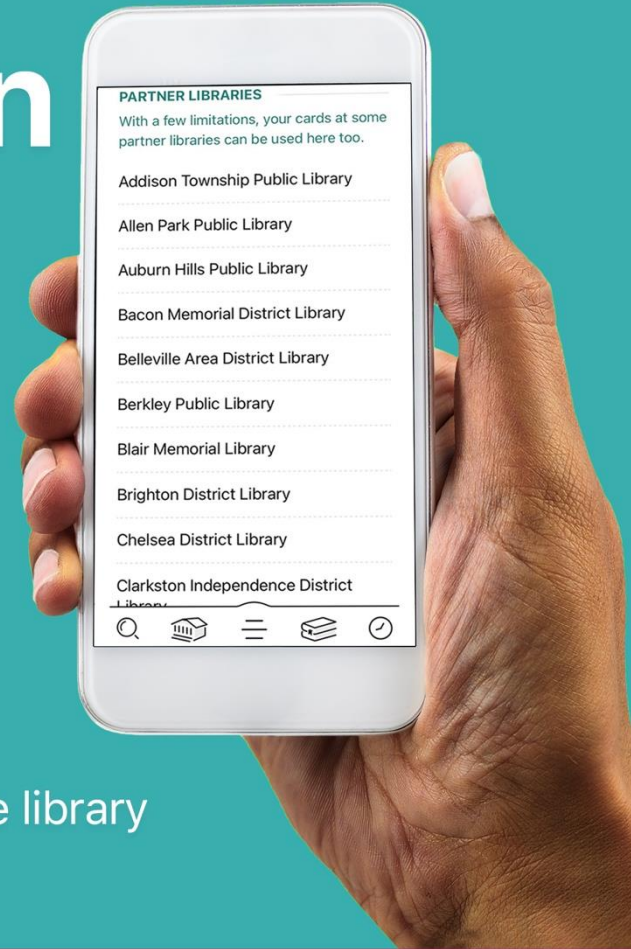

You now have access to even more books!

To add your card for a partner library:

1. Go to MENU > Add Library
2. Search for the partner library and open it.
3. Tap **Sign In With My Card**.
4. Under "Partner Libraries," choose your home library from the list and sign in.

Get more access with your **Digital Library** card!

Borrow titles from any of these collections:

- Download Destination
- Great Lakes Digital Libraries
- Lakeland Digital Library
- Metro Net Library Consortium
- Mideastern Michigan Library Consortium
- Midwest Collaborative for Library Services
- Suburban Library Cooperative
- Traverse Area District Library
- Up North Digital Library
- White Pine Library Cooperative (Fuel Your Mind)
- Woodlands Downloadable Library